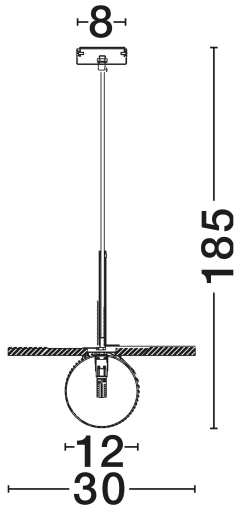

NOVA LUCE

PRODUCT DATASHEET

Version: 001

PRODUCT PHOTOGRAPH

TECHNICAL DRAWING

GENERAL INFORMATION

Product Code	9501253
Collection	Indoor
Product Category	Suspension
Product Family	Idor
Mounting Location	Ceiling
Application Environment	Indoor
Specifications	N/A

DIMENSION & WEIGHT

LxWxH (cm)	D: 30 H: 185
Cut Out (cm)	N/A
Weight (Kgr)	3.25

MATERIAL & COLOR

Product Color	Opal & White & Sandy Black
Body Material	Glass & Marble

APPLICATION & MOUNTING

Ambient Working Temp.	Max 45°C
Type of Protection	IP20
Dimmable	Yes
Type of Dimming	N/A
Mounting type	Surface
Mounting Depth (cm)	N/A
Led Module Replaceable	Yes
Light Source	G9

Power (Nominal)	1x5W
Input voltage (Nominal)	100-240V
Mains Frequency	50/60Hz

PHOTOMETRICAL DATA

Luminous Flux	N/A
Color Temperature	N/A
Light Color (Designation)	N/A

WARRANTY

Warranty	3 Years
----------	----------------