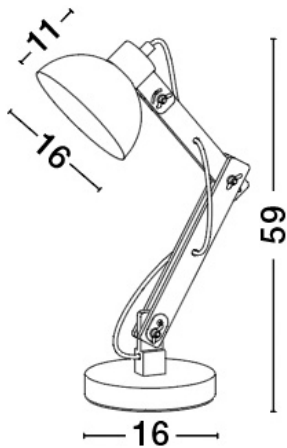

NOVA LUCE

PRODUCT DATASHEET

Version: 001

PRODUCT PHOTOGRAPH

TECHNICAL DRAWING

GENERAL INFORMATION

Product Code	671602
Collection	Decorative
Product Category	Table
Product Family	Lila
Mounting Location	N/A
Application Environment	Indoor

DIMENSION & WEIGHT

LxWxH (cm)	D: 16 H: 59
Cut out (cm)	N/A
Weight (Kgr)	1.2

MATERIAL & COLOR

Product Color	Black
Body Material	Metal & Wood

APPLICATION & MOUNTING

Ambient Working Temp.	Max 45 oC
Type of Protection	IP20
Dimmable	Depends on the lamp
Type of Dimming (Optional)	N/A
Mounting type	N/A
Mounting Depth (cm)	N/A
Led Module Replaceable	Yes
Light Source	LED E27

Power (Nominal)	Depends on the lamp
Input voltage (Nominal)	220-240Vac
Mains Frequency	50/60Hz

PHOTOMETRICAL DATA

Luminous Flux	Depends on the lamp
Color Temperature	Depends on the lamp
Light Color (Designation)	N/A