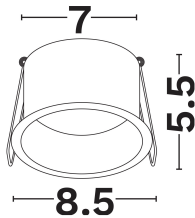

TECHNICAL DRAWING

MATERIAL & COLOR

Product Color	White & Grey
Body Material	Aluminium
Cover Material	N/A

APPLICATION & MOUNTING

Ambient Working Temp.	45 C
Type of Protection	IP20
Protection Class IK	N/A
Dimmable	N/A
Type of Dimming (Optional)	N/A
Mounting type	Recessed
Mounting Depth (cm)	Ceiling
Led Module Replaceable	Yes
Light Source	Led Gu10
Adjustable	No

COMPATIBLE WITH

— On/Off Driver: N/A

— Triac Driver: N/A

— Dali Driver: N/A

NOVA LUCE S.A

Schimatari Viotias
32009, Greece

+30 22620 58 121
+30 22620 56 743

info@novaluce.com
www.novaluce.com