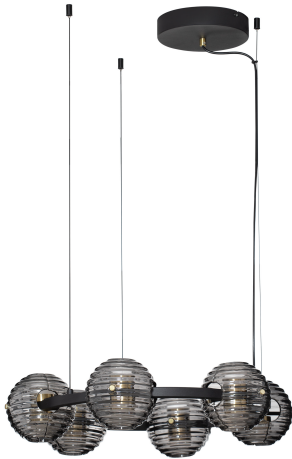

NOVA LUCE

PRODUCT DATASHEET

Version: 001

PRODUCT PHOTOGRAPH

TECHNICAL DRAWING

GENERAL INFORMATION

Product Code	9009135
Collection	Indoor
Product Category	Suspension
Product Family	Las
Mounting Location	Ceiling
Application Environment	Indoor
Specifications	N/A

DIMENSION & WEIGHT

LxWxH (cm)	D: 63 H: 160
Cut Out (cm)	N/A
Weight (Kgr)	7.1

MATERIAL & COLOR

Product Color	Sandy Black , Gold & Gray
Body Material	Metal &Glass

APPLICATION & MOUNTING

Ambient Working Temp.	Max 45°C
Type of Protection	IP20
Dimmable	Yes
Type of Dimming	Triac
Mounting type	Surface
Mounting Depth (cm)	N/A
Led Module Replaceable	No
Light Source	LED