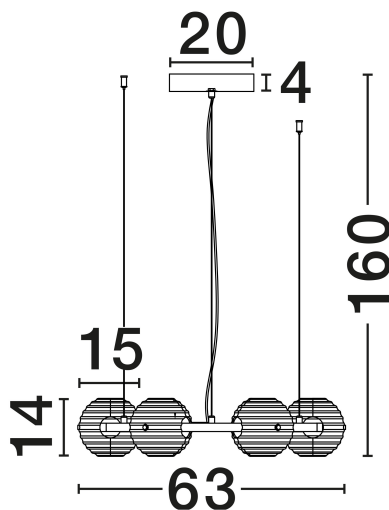

NOVA LUCE

PRODUCT DATASHEET

Version: 001

PRODUCT PHOTOGRAPH

TECHNICAL DRAWING

GENERAL INFORMATION

Product Code	9009135
Collection	Indoor
Product Category	Suspension
Product Family	Las
Mounting Location	Ceiling
Application Environment	Indoor
Specifications	N/A

DIMENSION & WEIGHT

LxWxH (cm)	D: 63 H: 160
Cut Out (cm)	N/A
Weight (Kgr)	7.1

MATERIAL & COLOR

Product Color	Sandy Black , Gold & Gray
Body Material	Metal &Glass

APPLICATION & MOUNTING

Ambient Working Temp.	Max 45°C
Type of Protection	IP20
Dimmable	Yes
Type of Dimming	Triac
Mounting type	Surface
Mounting Depth (cm)	N/A
Led Module Replaceable	No
Light Source	LED

Power (Nominal)	60W
Input voltage (Nominal)	220-240V
Mains Frequency	50/60Hz

PHOTOMETRICAL DATA

Luminous Flux	3000lm
Color Temperature	3000K
Light Color (Designation)	Warm White

WARRANTY

Warranty	3 Years
----------	----------------