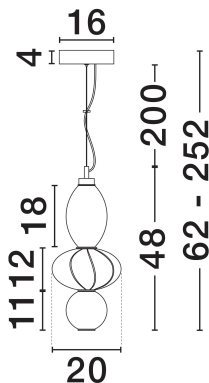

NOVA LUCE

PRODUCT DATASHEET

Version: 001

PRODUCT PHOTOGRAPH

TECHNICAL DRAWING

GENERAL INFORMATION

Product Code	9009156
Collection	Indoor
Product Category	Suspension
Product Family	Oneta
Mounting Location	Wall
Application Environment	Indoor
Specifications	N/A

DIMENSION & WEIGHT

LxWxH (cm)	D: 20 H: 252
Cut Out (cm)	N/A
Weight (Kgr)	2.4

MATERIAL & COLOR

Product Color	Beige & Matt Black
Body Material	Ceramic, Metal & Opal Glass

APPLICATION & MOUNTING

Ambient Working Temp.	Max 45°C
Type of Protection	IP20
Dimmable	Yes
Type of Dimming	Triac
Mounting type	Surface
Mounting Depth (cm)	N/A
Led Module Replaceable	No
Light Source	LED

Power (Nominal)	18W
Input voltage (Nominal)	220-240V
Mains Frequency	50/60Hz

PHOTOMETRICAL DATA

Luminous Flux	1170lm
Color Temperature	3000K
Light Color (Designation)	Warm White

WARRANTY

Warranty	3 Years
----------	----------------