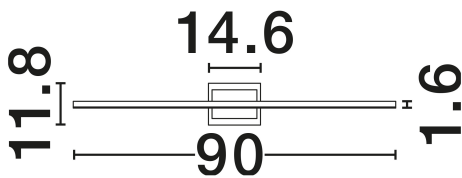

NOVA LUCE

PRODUCT DATASHEET

Version: 001

PRODUCT PHOTOGRAPH

TECHNICAL DRAWING

GENERAL INFORMATION

Product Code	9267019
Collection	Indoor
Product Category	Wall
Product Family	Azure
Mounting Location	Wall
Application Environment	Indoor
Specifications	N/A

DIMENSION & WEIGHT

LxWxH (cm)	L: 90.5 W: 6.9 H: 11.8
Cut Out (cm)	N/A
Weight (Kgr)	1

MATERIAL & COLOR

Product Color	Sandy Black
Body Material	Aluminium & Acrylic

APPLICATION & MOUNTING

Ambient Working Temp.	Max 45°C
Type of Protection	IP20
Dimmable	No
Type of Dimming	N/A
Mounting type	Surface
Mounting Depth (cm)	N/A
Led Module Replaceable	No
Light Source	LED

NOVA LUCE S.A

Schimatari Viotias
32009, Greece

+30 22620 58 121
+30 22620 56 743

info@novaluce.com
www.novaluce.com