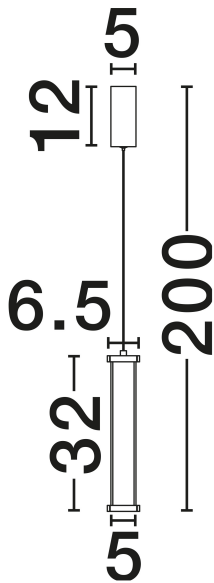

NOVA LUCE

PRODUCT DATASHEET

Version: 001

PRODUCT PHOTOGRAPH

TECHNICAL DRAWING

GENERAL INFORMATION

Product Code	9214135
Collection	Indoor
Product Category	Suspension
Product Family	PHEME
Mounting Location	Wall
Application Environment	Indoor
Specifications	N/A

DIMENSION & WEIGHT

LxWxH (cm)	L: 6.4 W: 6.4 H: 200
Cut Out (cm)	N/A
Weight (Kgr)	0

MATERIAL & COLOR

Product Color	Brushed Gold
Body Material	Metal & Acrylic

APPLICATION & MOUNTING

Ambient Working Temp.	Max 45°C
Type of Protection	IP20
Dimmable	Yes
Type of Dimming	Triac
Mounting type	Surface
Mounting Depth (cm)	N/A
Led Module Replaceable	No
Light Source	LED

Power (Nominal)	6W
Input voltage (Nominal)	220-240V
Mains Frequency	50/60Hz

PHOTOMETRICAL DATA

Luminous Flux	398lm
Color Temperature	2700K
Light Color (Designation)	Warm White

WARRANTY

Warranty	3 Years
----------	----------------