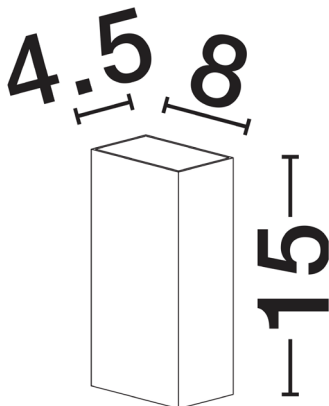

NOVA LUCE

PRODUCT DATASHEET

Version: 001

PRODUCT PHOTOGRAPH

GENERAL INFORMATION

Product Code	9030935
Collection	Outdoor
Product Category	Wall
Product Family	Orion
Mounting Location	Wall
Application Environment	Outdoor
Specifications	Antisalt Protection

DIMENSION & WEIGHT

LxWxH (cm)	L: 8 W: 4,5 H: 16
Cut out (cm)	N/A
Weight (Kgr)	0.45

TECHNICAL DRAWING

MATERIAL & COLOR

Product Color	Coffee
Body Material	Aluminium & Glass

APPLICATION & MOUNTING

Ambient Working Temp.	Max 45 oC
Type of Protection	IP54
Dimmable	No
Type of Dimming (Optional)	N/A
Mounting type	Surface
Mounting Depth (cm)	N/A
Led Module Replaceable	No
Light Source	LED

NOVA LUCE S.A

Schimatari Viotias
32009, Greece

+30 22620 58 121
+30 22620 56 743

info@novaluce.com
www.novaluce.com