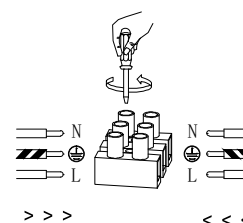

NOVA LUCE

9009101

1

Turn off the general switch

2

Drill holes & apply plastic anchors
With screws

3

Connect the wires

4

Apply the side screws

5

Place the glass into place
& Apply the screw

6

Turn on the general switch