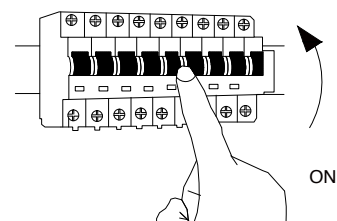

NOVA LUCE

9009101

1

Turn off the general switch

2

Drill holes & apply plastic anchors
With screws

3

Connect the wires

4

Apply the side screws

5

Place the glass into place
& Apply the screw

6

Turn on the general switch