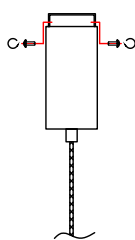

NOVA LUCE

9009101

1

Turn off the general switch

2

Drill holes & apply plastic anchors
With screws

3

Connect the wires

4

Apply the side screws

5

Place the glass into place
& Apply the screw

6

Turn on the general switch