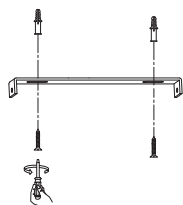

NOVA LUCE

9009101

1

Turn off the general switch

2

Drill holes & apply plastic anchors
With screws

3

Connect the wires

4

Apply the side screws

5

Place the glass into place
& Apply the screw

6

Turn on the general switch