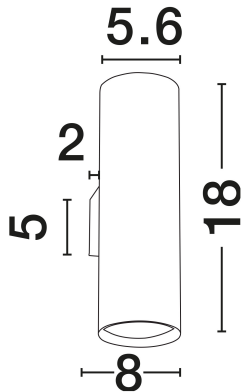

NOVA LUCE

PRODUCT DATASHEET

Version: 001

PRODUCT PHOTOGRAPH

GENERAL INFORMATION

Product Code	9450882
Collection	Indoor
Product Category	Wall
Product Family	Nosa
Mounting Location	Wall
Application Environment	Indoor
Specifications	N/A

DIMENSION & WEIGHT

LxWxH (cm)	D: 5.6 W: 8 H: 18
Cut Out (cm)	N/A
Weight (Kgr)	0.283

MATERIAL & COLOR

Product Color	Sandy Black
Body Material	Aluminium

TECHNICAL DRAWING

APPLICATION & MOUNTING

Ambient Working Temp.	Max 45°C
Type of Protection	IP20
Dimmable	Yes
Type of Dimming	N/A
Mounting type	Surface
Mounting Depth (cm)	N/A
Led Module Replaceable	Yes
Light Source	LED GU10

Power (Nominal)	2x10W
Input voltage (Nominal)	100-240V
Mains Frequency	50/60Hz

PHOTOMETRICAL DATA

Luminous Flux	N/A
Color Temperature	N/A
Light Color (Designation)	N/A

WARRANTY

Warranty	3 Years
----------	----------------