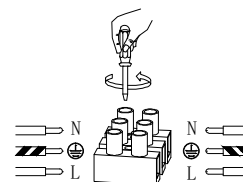

NOVA LUCE

9416925

1

Turn off the general switch

2

Drill holes Apply Plastic Anchors With Screws

3

Connect The Wires

4

Apply The Glass

5

Apply the side screws

Turn on the general switch