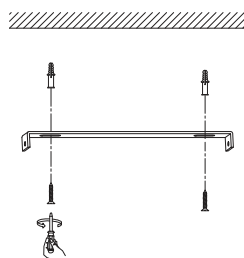

NOVA LUCE

9416925

1

Turn off the general switch

2

Drill holes Apply Plastic Anchors With Screws

3

Connect The Wires

4

Apply The Glass

5

Apply the side screws

Turn on the general switch