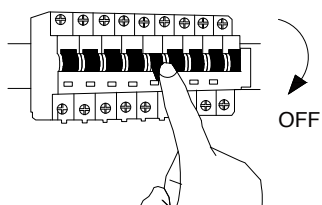

NOVA LUCE

9416925

1

Turn off the general switch

2

Drill holes Apply Plastic Anchors With Screws

3

Connect The Wires

4

Apply The Glass

5

Apply the side screws

Turn on the general switch