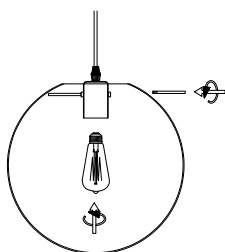

NOVA LUCE

9416925

1

Turn off the general switch

2

Drill holes Apply Plastic Anchors With Screws

3

Connect The Wires

4

Apply The Glass

5

Apply the side screws

Turn on the general switch