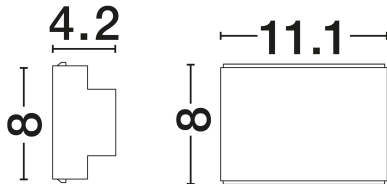

PRODUCT PHOTOGRAPH

GENERAL INFORMATION

Product Code	9695165
Collection	Indoor
Product Category	Wall
Product Family	Oti
Mounting Location	Wall
Application Environment	Indoor
Specifications	N/A

DIMENSION & WEIGHT

LxWxH (cm)	L: 11.1 W: 4.2 H: 8
Cut Out (cm)	N/A
Weight (Kgr)	0.24

MATERIAL & COLOR

Product Color	Black Nickel
Body Material	Aluminium

TECHNICAL DRAWING

APPLICATION & MOUNTING

Ambient Working Temp.	Max 45°C
Type of Protection	IP20
Dimmable	No
Type of Dimming	N/A
Mounting type	Surface
Mounting Depth (cm)	N/A
Led Module Replaceable	No
Light Source	LED

NOVA LUCE

PRODUCT DATASHEET

Version: 001

ELECTRICAL DATA

Power (Nominal)	10W
Input voltage (Nominal)	220-240V
Mains Frequency	50/60Hz

PHOTOMETRICAL DATA

Luminous Flux	487lm
Color Temperature	3000K
Light Color (Designation)	Warm White