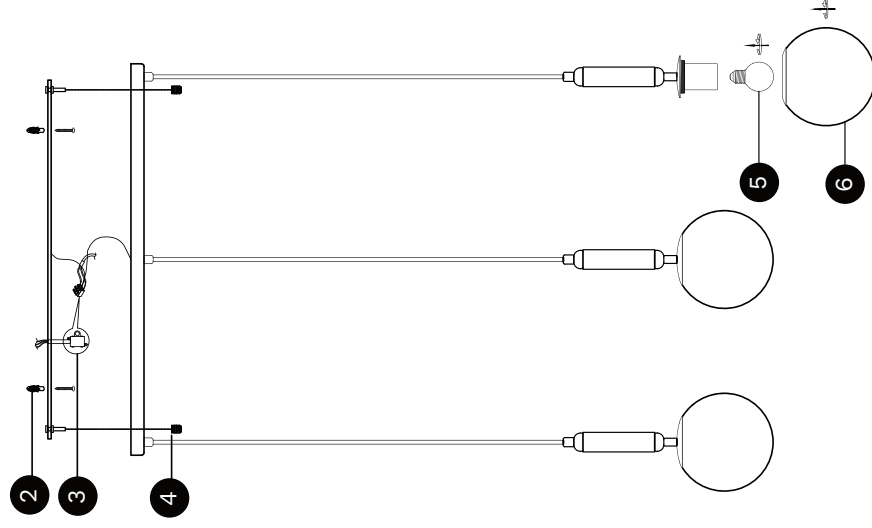

NOVA LUCE

9080126

Turn off the general switch

Turn on the general switch

1. Turn off the general switch
2. Drill holes, apply plastic anchors with screws
3. Connect wires
4. Apply bottom screws
5. By rotating apply the bulb
6. Apply the glass
7. Turn on the general switch