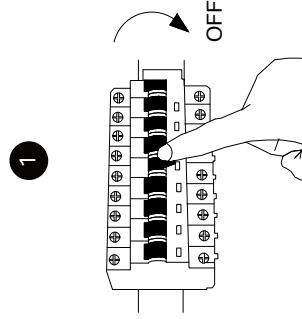

NOVA LUCE

9080126

Turn off the general switch

Turn on the general switch

1. Turn off the general switch
2. Drill holes, apply plastic anchors with screws
3. Connect wires
4. Apply bottom screws
5. By rotating apply the bulb
6. Apply the glass
7. Turn on the general switch