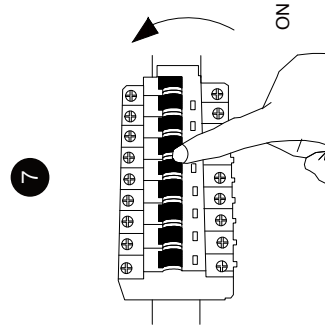

NOVA LUCE

9080126

Turn off the general switch

Turn on the general switch

1. Turn off the general switch
2. Drill holes, apply plastic anchors with screws
3. Connect wires
4. Apply bottom screws
5. By rotating apply the bulb
6. Apply the glass
7. Turn on the general switch