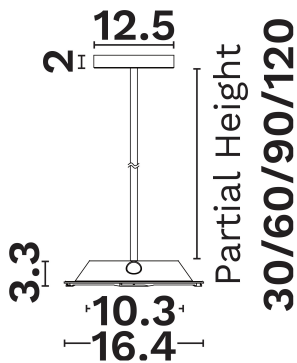

NOVA LUCE

PRODUCT DATASHEET

Version: 001

PRODUCT PHOTOGRAPH

TECHNICAL DRAWING

COMPATIBLE WITH

— On/Off Driver: N/A

— Triac Driver: N/A

— Dali Driver: N/A

GENERAL INFORMATION

Product Code	9061003
Product Category	Ceiling
Product Family	Cerium
Mounting Location	
Application Environment	Indoor

DIMENSION & WEIGHT

LxWxH (cm)	D:0 H:30-1200 cm
Cut out (cm)	N/A
Weight (Kgr)	0,62

MATERIAL & COLOR

Product Color	White
Body Material	c Cover / Metal Tube
Cover Material	N/A

APPLICATION & MOUNTING

Ambient Working Temp.	45 C
Type of Protection	IP20
Protection Class IK	IK05
Dimmable	N/A
Type of Dimming (Optional)	N/A
Mounting type	Suspended
Mounting Depth (cm)	Ceiling
Led Module Replaceable	N/A
Light Source	N/A
Adjustable	N/A

NOVA LUCE S.A

Schimatari Viotias
32009, Greece

+30 22620 58 121
+30 22620 56 743

info@novaluce.com
www.novaluce.com