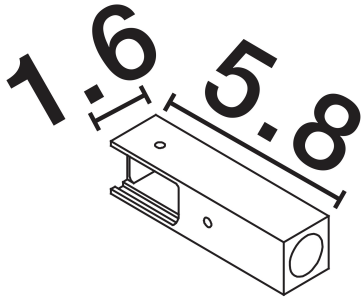

NOVA LUCE

PRODUCT DATASHEET

Version: 001

PRODUCT PHOTOGRAPH

GENERAL INFORMATION

Product Code	9580915
Collection	Indoor
Product Category	Accessories
Product Family	Ivy
Mounting Location	N/A
Application Environment	Indoor
Specifications	N/A

DIMENSION & WEIGHT

LxWxH (cm)	L: 5.8 W: 1.6 H: 1.6
Cut Out (cm)	N/A
Weight (Kgr)	0.222

MATERIAL & COLOR

Product Color	Sandy Black
Body Material	Aluminium

TECHNICAL DRAWING

APPLICATION & MOUNTING

Ambient Working Temp.	Max 45°C
Type of Protection	IP20
Dimmable	N/A
Type of Dimming	N/A
Mounting type	Surface
Mounting Depth (cm)	N/A
Led Module Replaceable	N/A
Light Source	N/A

NOVA LUCE S.A

Schimatari Viotias
32009, Greece

+30 22620 58 121
+30 22620 56 743

info@novaluce.com
www.novaluce.com