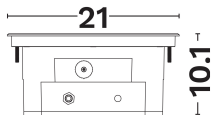

DIMENSION & WEIGHT

LxWxH (cm)	L:21 W:21 H:10.1 cm
Cut out (cm)	N/A
Weight (Kgr)	N/A

TECHNICAL DRAWING

MATERIAL & COLOR

Product Color	Silver
Body Material	Stainless Steel 316
Cover Material	N/A

APPLICATION & MOUNTING