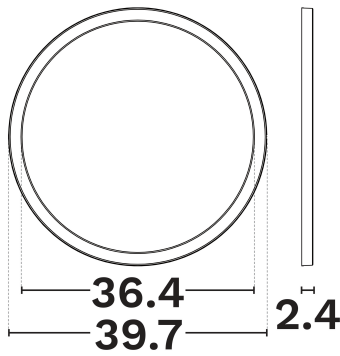

NOVA LUCE

PRODUCT DATASHEET

Version: 001

PRODUCT PHOTOGRAPH

GENERAL INFORMATION

Product Code	9061000
Product Category	Ceiling
Product Family	Cerium
Mounting Location	
Application Environment	Indoor

DIMENSION & WEIGHT

LxWxH (cm)	D:39.7 H:2.4 cm
Cut out (cm)	N/A
Weight (Kgr)	N/A

TECHNICAL DRAWING

MATERIAL & COLOR

Product Color	Black
Body Material	Plastic
Cover Material	N/A

APPLICATION & MOUNTING

Ambient Working Temp.	45 C
Type of Protection	IP20
Protection Class IK	IK05
Dimmable	Yes
Type of Dimming (Optional)	Triac
Mounting type	Surface/Suspended
Mounting Depth (cm)	Ceiling
Led Module Replaceable	No
Light Source	Led
Adjustable	No

PHOTOMETRICAL DATA

Luminous Flux	2700
Luminous Efficacy	90
Color Temperature	3000/3500/4000/6500
Light Color (Designation)	N/A
CRI	>80
SDCM	<3
Beam Angle	110
UGR	N/A

LIFESPAN

Lifetime	30000
----------	--------------