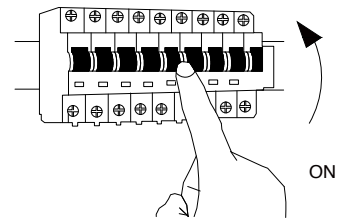

NOVA LUCE

9214167

1

Turn off the general switch

2

Drill holes & apply plastic anchors
With screws

3

Connect the wires

4

Apply the bottom nuts

5

Apply the glass in to place

6

Turn on the general switch