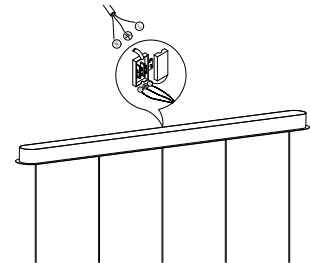

NOVA LUCE

9214167

1

Turn off the general switch

2

Drill holes & apply plastic anchors
With screws

3

Connect the wires

4

Apply the bottom nuts

5

Apply the glass in to place

6

Turn on the general switch