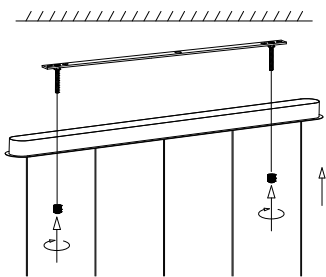

NOVA LUCE

9214167

1

Turn off the general switch

2

Drill holes & apply plastic anchors
With screws

3

Connect the wires

4

Apply the bottom nuts

5

Apply the glass in to place

6

Turn on the general switch