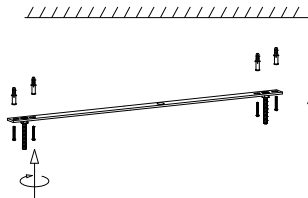

NOVA LUCE

9214167

1

Turn off the general switch

2

Drill holes & apply plastic anchors
With screws

3

Connect the wires

4

Apply the bottom nuts

5

Apply the glass in to place

6

Turn on the general switch