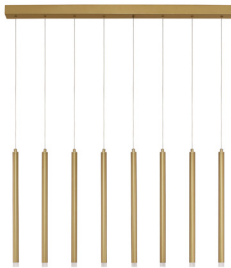

NOVA LUCE

PRODUCT DATASHEET

Version: 001

PRODUCT PHOTOGRAPH

TECHNICAL DRAWING

GENERAL INFORMATION

Product Code	9287930
Collection	Decorative
Product Category	Suspension
Product Family	Trimle
Mounting Location	Ceiling
Application Environment	Indoor

DIMENSION & WEIGHT

LxWxH (cm)	L: 100 W: 8 H: 180
Cut out (cm)	N/A
Weight (Kgr)	4.5

MATERIAL & COLOR

Product Color	Brushed Gold
Body Material	Aluminium & Acrylic

APPLICATION & MOUNTING

Ambient Working Temp.	Max 45 oC
Type of Protection	IP20
Dimmable	No
Type of Dimming (Optional)	N/A
Mounting type	Ceiling
Mounting Depth (cm)	N/A
Led Module Replaceable	No
Light Source	LED