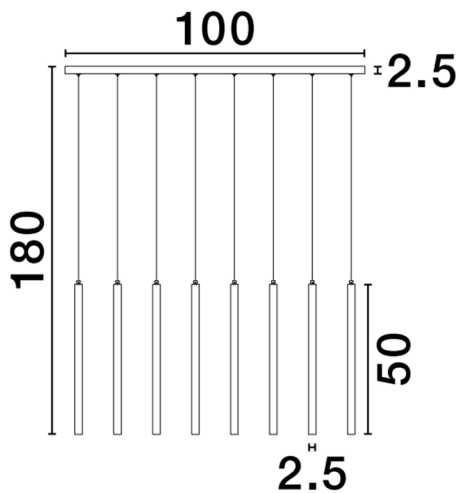

NOVA LUCE

PRODUCT DATASHEET

Version: 001

PRODUCT PHOTOGRAPH

TECHNICAL DRAWING

GENERAL INFORMATION

Product Code	9287930
Collection	Decorative
Product Category	Suspension
Product Family	Trimle
Mounting Location	Ceiling
Application Environment	Indoor

DIMENSION & WEIGHT

LxWxH (cm)	L: 100 W: 8 H: 180
Cut out (cm)	N/A
Weight (Kgr)	4.5

MATERIAL & COLOR

Product Color	Brushed Gold
Body Material	Aluminium & Acrylic

APPLICATION & MOUNTING

Ambient Working Temp.	Max 45 oC
Type of Protection	IP20
Dimmable	No
Type of Dimming (Optional)	N/A
Mounting type	Ceiling
Mounting Depth (cm)	N/A
Led Module Replaceable	No
Light Source	LED

Power (Nominal)	21W
Input voltage (Nominal)	220-240Vac
Mains Frequency	50/60Hz

PHOTOMETRICAL DATA

Luminous Flux	1581 lm
Color Temperature	3000K
Light Color (Designation)	Warm White

WARRANTY

Warranty	3 Years
----------	----------------