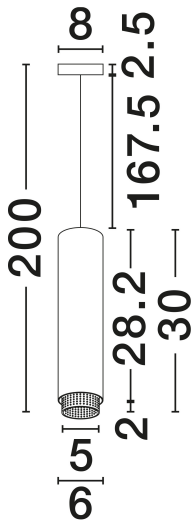

### PRODUCT PHOTOGRAPH

### TECHNICAL DRAWING

### DIMENSION & WEIGHT

LxWxH (cm)	D: 6 H: 200
Cut Out (cm)	N/A
Weight (Kgr)	0.4