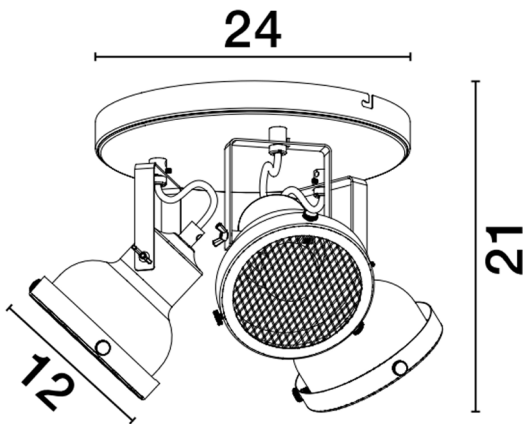

NOVA LUCE

PRODUCT DATASHEET

Version: 001

PRODUCT PHOTOGRAPH

GENERAL INFORMATION

Product Code	9624105
Collection	Decorative
Product Category	Ceiling
Product Family	Ruvi
Mounting Location	Ceiling
Application Environment	Indoor

DIMENSION & WEIGHT

LxWxH (cm)	D: 24 H: 22
Cut out (cm)	N/A
Weight (Kgr)	1.2

MATERIAL & COLOR

Product Color	Matt Black
Body Material	Metal

TECHNICAL DRAWING

APPLICATION & MOUNTING

Ambient Working Temp.	Max 45 oC
Type of Protection	IP20
Dimmable	Depends on the lamp
Type of Dimming (Optional)	N/A
Mounting type	Ceiling
Mounting Depth (cm)	N/A
Led Module Replaceable	Yes
Light Source	LED GU10