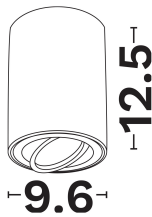

NOVA LUCE

PRODUCT DATASHEET

Version: 001

PRODUCT PHOTOGRAPH

GENERAL INFORMATION

Product Code	820002
Product Category	Ceiling-Gu10
Product Family	Gozzano
Mounting Location	Ceiling
Application Environment	Indoor

DIMENSION & WEIGHT

LxWxH (cm)	D: 9.6 H: 12.5 cm
Cut out (cm)	N/A
Weight (Kgr)	N/A

TECHNICAL DRAWING

MATERIAL & COLOR

Product Color	Black
Body Material	Aluminium
Cover Material	N/A

APPLICATION & MOUNTING

Ambient Working Temp.	45 C
Type of Protection	IP20
Protection Class IK	IK03
Dimmable	N/A
Type of Dimming (Optional)	N/A
Mounting type	Surface
Mounting Depth (cm)	Ceiling
Led Module Replaceable	Yes
Light Source	Led Gu10 / Mr16
Adjustable	Yes