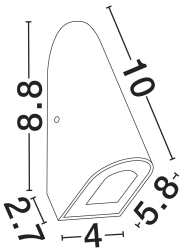

NOVA LUCE

PRODUCT DATASHEET

Version: 001

PRODUCT PHOTOGRAPH

GENERAL INFORMATION

Product Code	9050728
Collection	Outdoor
Product Category	Step Lights
Product Family	Soren
Mounting Location	Wall
Application Environment	Outdoor
Specifications	N/A

DIMENSION & WEIGHT

LxWxH (cm)	L:4 W:5.8 H:10 cm
Cut out (cm)	N/A
Weight (Kgr)	0.2

TECHNICAL DRAWING

MATERIAL & COLOR

Product Color	Corten
Body Material	Aluminium & Pc

APPLICATION & MOUNTING

Ambient Working Temp.	Max 45 oC
Type of Protection	IP65
Dimmable	No
Type of Dimming	N/A
Mounting type	Surface
Mounting Depth (cm)	N/A
Led Module Replaceable	No
Light Source	LED

Power (Nominal)	3w
Input voltage (Nominal)	220-240Vac
Mains Frequency	50/60Hz

PHOTOMETRICAL DATA

Luminous Flux	144lm
Color Temperature	3000K
Light Color (Designation)	Warm White

WARRANTY

Warranty	3 Years
----------	----------------