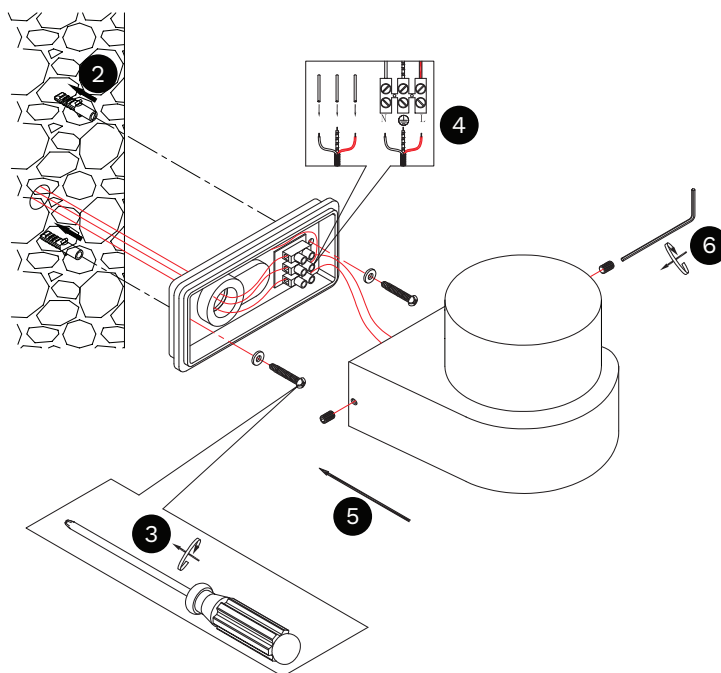

NOVA LUCE

9925665

1

Turn off the general switch

7

Turn on the general switch

1. Turn off the general switch
2. Drill holes apply plastic anchors
3. Apply screws

4. Connect the wires
5. Place the product in to place
6. Apply side screws
7. Turn on the general switch