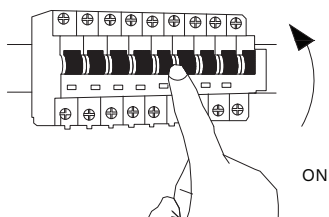

NOVA LUCE

9925665

1

Turn off the general switch

7

Turn on the general switch

1. Turn off the general switch
2. Drill holes apply plastic anchors
3. Apply screws

4. Connect the wires
5. Place the product in to place
6. Apply side screws
7. Turn on the general switch