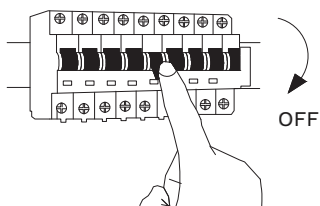

NOVA LUCE

9925665

1

Turn off the general switch

7

Turn on the general switch

1. Turn off the general switch
2. Drill holes apply plastic anchors
3. Apply screws

4. Connect the wires
5. Place the product in to place
6. Apply side screws
7. Turn on the general switch