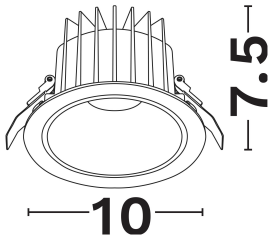

TECHNICAL DRAWING

COMPATIBLE WITH

— On/Off Driver: Included

— Triac Driver: 9844008

— Dali Driver: 9621523 / 9844010

GENERAL INFORMATION

Product Code	9070154
Product Category	Downlights
Product Family	Brady
Mounting Location	Ceiling
Application Environment	Outdoor

DIMENSION & WEIGHT

LxWxH (cm)	D: 10 H: 7.5
Cut out (cm)	9
Weight (Kgr)	N/A

MATERIAL & COLOR

Product Color	White
Body Material	Aluminium
Cover Material	N/A

APPLICATION & MOUNTING

Ambient Working Temp.	45 C
Type of Protection	IP67
Protection Class IK	IK06
Dimmable	Yes
Type of Dimming (Optional)	Triac/Dali
Mounting type	Recessed
Mounting Depth (cm)	Ceiling
Led Module Replaceable	No
Light Source	Led
Adjustable	No

NOVA LUCE S.A

Schimatari Viotias
32009, Greece

+30 22620 58 121
+30 22620 56 743

info@novaluce.com
www.novaluce.com