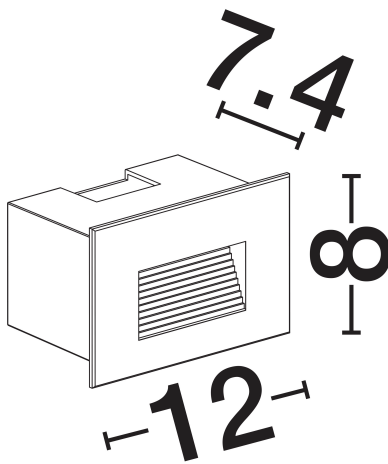

PRODUCT PHOTOGRAPH

GENERAL INFORMATION

Product Code	9030760
Collection	Outdoor
Product Category	Step Lights
Product Family	Polka
Mounting Location	Wall
Application Environment	Outdoor
Specifications	N/A

DIMENSION & WEIGHT

LxWxH (cm)	L:12 W:7.4 H:8 cm
Cut out (cm)	N/A
Weight (Kgr)	0.35

TECHNICAL DRAWING

MATERIAL & COLOR

Product Color	Sandy Black
Body Material	Aluminium & Glass

APPLICATION & MOUNTING

Ambient Working Temp.	Max 45 oC
Type of Protection	IP65
Dimmable	No
Type of Dimming	N/A
Mounting type	Surface
Mounting Depth (cm)	N/A
Led Module Replaceable	No
Light Source	LED

NOVA LUCE

PRODUCT DATASHEET

Version: 001

ELECTRICAL DATA

Power (Nominal)	4w
Input voltage (Nominal)	220-240Vac
Mains Frequency	50/60Hz

PHOTOMETRICAL DATA

Luminous Flux	58lm
Color Temperature	3000K
Light Color (Designation)	Warm White