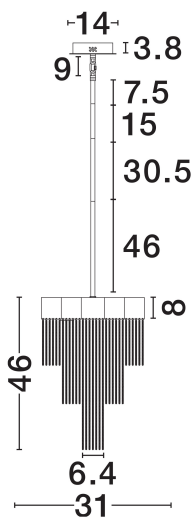

### PRODUCT PHOTOGRAPH

### TECHNICAL DRAWING

### DIMENSION & WEIGHT

LxWxH (cm)	L: 31 W: 21 H: 66.3-157.8
Cut Out (cm)	N/A
Weight (Kgr)	2.5

### PHOTOMETRICAL DATA

Luminous Flux	<b>351lm</b>
Color Temperature	<b>3000K</b>
Light Color (Designation)	<b>Warm White</b>