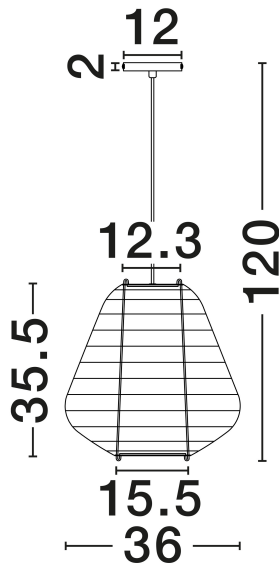

NOVA LUCE

PRODUCT DATASHEET

Version: 001

PRODUCT PHOTOGRAPH

TECHNICAL DRAWING

GENERAL INFORMATION

Product Code	9001144
Collection	Indoor
Product Category	Suspension
Product Family	Linnet
Mounting Location	Ceiling
Application Environment	Indoor
Specifications	N/A

DIMENSION & WEIGHT

LxWxH (cm)	D: 36 H: 120
Cut Out (cm)	N/A
Weight (Kgr)	0.45

MATERIAL & COLOR

Product Color	White
Body Material	Linen

APPLICATION & MOUNTING

Ambient Working Temp.	Max 45°C
Type of Protection	IP20
Dimmable	Yes
Type of Dimming	N/A
Mounting type	Surface
Mounting Depth (cm)	N/A
Led Module Replaceable	Yes
Light Source	E27

Power (Nominal)	1x12W
Input voltage (Nominal)	100-240V
Mains Frequency	50/60Hz

PHOTOMETRICAL DATA

Luminous Flux	N/A
Color Temperature	N/A
Light Color (Designation)	N/A

WARRANTY

Warranty	3 Years
----------	----------------