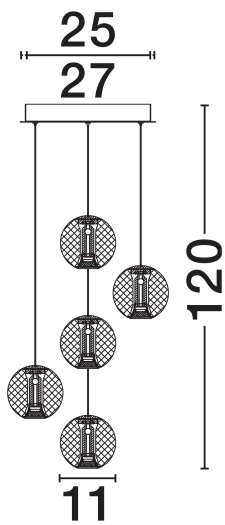

NOVA LUCE

PRODUCT DATASHEET

Version: 001

PRODUCT PHOTOGRAPH

TECHNICAL DRAWING

GENERAL INFORMATION

Product Code	9695209
Collection	Indoor
Product Category	Suspension
Product Family	Brillante
Mounting Location	Wall
Application Environment	Indoor
Specifications	N/A

DIMENSION & WEIGHT

LxWxH (cm)	W: 27 H: 120
Cut Out (cm)	N/A
Weight (Kgr)	4.8

MATERIAL & COLOR

Product Color	Gold
Body Material	Aluminium & Acrylic

APPLICATION & MOUNTING

Ambient Working Temp.	Max 45°C
Type of Protection	IP20
Dimmable	Yes
Type of Dimming	Triac
Mounting type	Surface
Mounting Depth (cm)	N/A
Led Module Replaceable	No
Light Source	LED

Power (Nominal)	25W
Input voltage (Nominal)	220-240V
Mains Frequency	50/60Hz

PHOTOMETRICAL DATA

Luminous Flux	1699lm
Color Temperature	3200K
Light Color (Designation)	Warm White

WARRANTY

Warranty	3 Years
----------	----------------