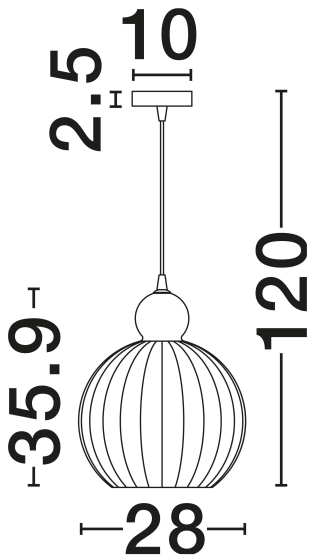

NOVA LUCE

PRODUCT DATASHEET

Version: 001

PRODUCT PHOTOGRAPH

TECHNICAL DRAWING

GENERAL INFORMATION

Product Code	9190883
Collection	Indoor
Product Category	Suspension
Product Family	Odell
Mounting Location	Ceiling
Application Environment	Indoor
Specifications	N/A

DIMENSION & WEIGHT

LxWxH (cm)	D: 28 H1: 35.9 H2: 120
Cut Out (cm)	N/A
Weight (Kgr)	2.2

MATERIAL & COLOR

Product Color	Glossy Opal & Chrome
Body Material	Glass & Aluminium

APPLICATION & MOUNTING

Ambient Working Temp.	Max 45°C
Type of Protection	IP20
Dimmable	Yes
Type of Dimming	N/A
Mounting type	Surface
Mounting Depth (cm)	N/A
Led Module Replaceable	Yes
Light Source	E27

Power (Nominal)	1x12W
Input voltage (Nominal)	100-240V
Mains Frequency	50/60Hz

PHOTOMETRICAL DATA

Luminous Flux	N/A
Color Temperature	N/A
Light Color (Designation)	N/A

WARRANTY

Warranty	3 Years
----------	----------------