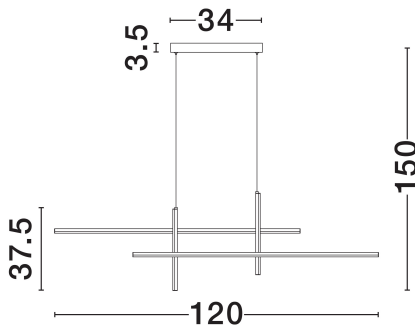

NOVA LUCE

PRODUCT DATASHEET

Version: 001

PRODUCT PHOTOGRAPH

TECHNICAL DRAWING

GENERAL INFORMATION

Product Code	9081831
Collection	Indoor
Product Category	Suspension
Product Family	Antama
Mounting Location	Wall
Application Environment	Indoor
Specifications	N/A

DIMENSION & WEIGHT

LxWxH (cm)	L: 120 W: 5.5 H: 156
Cut Out (cm)	N/A
Weight (Kgr)	1.29

MATERIAL & COLOR

Product Color	Sandy White
Body Material	Aluminium & Acrylic & Steel

APPLICATION & MOUNTING

Ambient Working Temp.	Max 45°C
Type of Protection	IP20
Dimmable	Yes
Type of Dimming	Triac
Mounting type	Surface
Mounting Depth (cm)	N/A
Led Module Replaceable	No
Light Source	LED

Power (Nominal)	40W
Input voltage (Nominal)	220-240V
Mains Frequency	50/60Hz

PHOTOMETRICAL DATA

Luminous Flux	1200lm
Color Temperature	3200K
Light Color (Designation)	Warm White

WARRANTY

Warranty	3 Years
----------	----------------