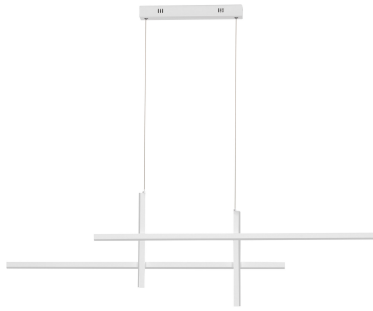

NOVA LUCE

PRODUCT DATASHEET

Version: 001

PRODUCT PHOTOGRAPH

TECHNICAL DRAWING

GENERAL INFORMATION

Product Code	9081831
Collection	Indoor
Product Category	Suspension
Product Family	Antama
Mounting Location	Wall
Application Environment	Indoor
Specifications	N/A

DIMENSION & WEIGHT

LxWxH (cm)	L: 120 W: 5.5 H: 156
Cut Out (cm)	N/A
Weight (Kgr)	1.29

MATERIAL & COLOR

Product Color	Sandy White
Body Material	Aluminium & Acrylic & Steel

APPLICATION & MOUNTING

Ambient Working Temp.	Max 45°C
Type of Protection	IP20
Dimmable	Yes
Type of Dimming	Triac
Mounting type	Surface
Mounting Depth (cm)	N/A
Led Module Replaceable	No
Light Source	LED