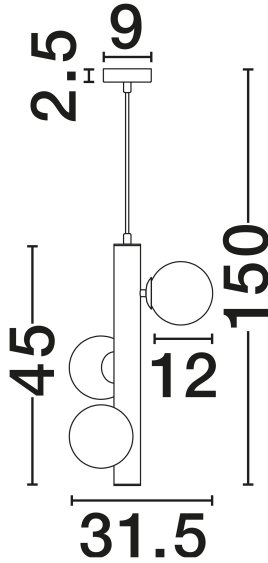

## PRODUCT PHOTOGRAPH

## TECHNICAL DRAWING

## DIMENSION & WEIGHT

LxWxH (cm)	D: 31.5 H1: 45 H2: 150
Cut Out (cm)	N/A
Weight (Kgr)	1.7