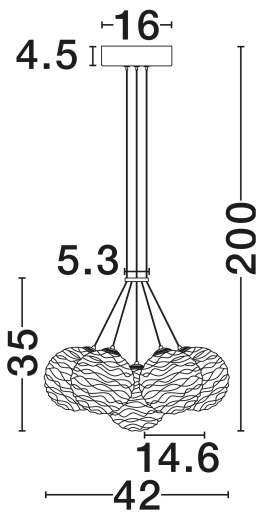

NOVA LUCE

PRODUCT DATASHEET

Version: 001

PRODUCT PHOTOGRAPH

TECHNICAL DRAWING

GENERAL INFORMATION

Product Code	9214169
Collection	Indoor
Product Category	Suspension
Product Family	Blazik
Mounting Location	Ceiling
Application Environment	Indoor
Specifications	N/A

DIMENSION & WEIGHT

LxWxH (cm)	D: 42 H: 200
Cut Out (cm)	N/A
Weight (Kgr)	2.4

MATERIAL & COLOR

Product Color	Clear Structured & Brass Gold
Body Material	Glass & Metal

APPLICATION & MOUNTING

Ambient Working Temp.	Max 45°C
Type of Protection	IP20
Dimmable	Yes
Type of Dimming	Triac
Mounting type	Surface
Mounting Depth (cm)	N/A
Led Module Replaceable	No
Light Source	LED

Power (Nominal)	28W
Input voltage (Nominal)	220-240V
Mains Frequency	50/60Hz

PHOTOMETRICAL DATA

Luminous Flux	2026lm
Color Temperature	2700K
Light Color (Designation)	Warm White

WARRANTY

Warranty	3 Years
----------	----------------