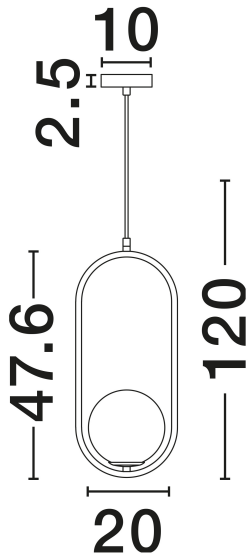

NOVA LUCE

PRODUCT DATASHEET

Version: 001

PRODUCT PHOTOGRAPH

TECHNICAL DRAWING

GENERAL INFORMATION

Product Code	9988170
Collection	Indoor
Product Category	Suspension
Product Family	Obitar
Mounting Location	Ceiling
Application Environment	Indoor
Specifications	N/A

DIMENSION & WEIGHT

LxWxH (cm)	L: 20 W: 15 H: 120
Cut Out (cm)	N/A
Weight (Kgr)	1.1

MATERIAL & COLOR

Product Color	Opal & Brass Gold
Body Material	Glass & Metal

APPLICATION & MOUNTING

Ambient Working Temp.	Max 45°C
Type of Protection	IP20
Dimmable	Yes
Type of Dimming	N/A
Mounting type	Surface
Mounting Depth (cm)	N/A
Led Module Replaceable	Yes
Light Source	G9

Power (Nominal)	1x5W
Input voltage (Nominal)	100-240V
Mains Frequency	50/60Hz

PHOTOMETRICAL DATA

Luminus Flux	N/A
Color Temperature	N/A
Light Color (Designation)	N/A

WARRANTY

Warranty	3 Years
----------	----------------