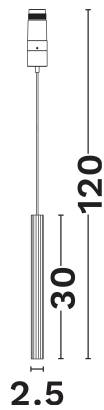

NOVA LUCE

PRODUCT DATASHEET

Version: 001

PRODUCT PHOTOGRAPH

GENERAL INFORMATION

Product Code	9492849
Product Category	Systems
Product Family	Imagine Lighting Systems
Mounting Location	Ceiling
Application Environment	Indoor

DIMENSION & WEIGHT

LxWxH (cm)	D: 2.5 H: 120
Cut out (cm)	N/A
Weight (Kgr)	0,3

TECHNICAL DRAWING

MATERIAL & COLOR

Product Color	White
Body Material	Aluminium
Cover Material	N/A

APPLICATION & MOUNTING

Ambient Working Temp.	45 C
Type of Protection	IP20
Protection Class IK	IK03
Dimmable	No
Type of Dimming (Optional)	N/A
Mounting type	Suspended
Mounting Depth (cm)	Ceiling
Led Module Replaceable	No
Light Source	Led
Adjustable	No

NOVA LUCE

PRODUCT DATASHEET

Version: 001

ELECTRICAL DATA

Power (Nominal)	5
Input voltage (Nominal)	48Vdc
Mains Frequency	50/60Hz
Output voltage	N/A
Output Current	N/A
Power Factor	N/A
Efficiency	N/A
SVM	N/A
Pst	N/A
Class	III

PHOTOMETRICAL DATA

Luminous Flux	372
Luminous Efficacy	74.4
Color Temperature	3000
Light Color (Designation)	Warm White
CRI	>90
SDCM	<3
Beam Angle	24
UGR	<16

LIFESPAN

Lifetime	50000
----------	--------------