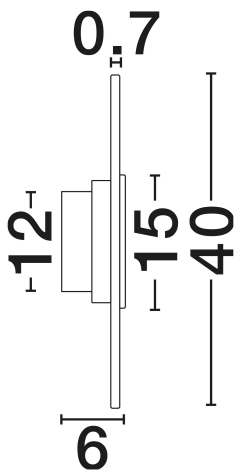

NOVA LUCE

PRODUCT DATASHEET

Version: 001

PRODUCT PHOTOGRAPH

GENERAL INFORMATION

Product Code	9019749
Collection	Indoor
Product Category	Wall
Product Family	Marzio
Mounting Location	Wall
Application Environment	Indoor
Specifications	N/A

DIMENSION & WEIGHT

LxWxH (cm)	D: 40 W: 6
Cut Out (cm)	N/A
Weight (Kgr)	2.1

MATERIAL & COLOR

Product Color	Brass Gold
Body Material	Metal & Imitated Alabaster

TECHNICAL DRAWING

APPLICATION & MOUNTING

Ambient Working Temp.	Max 45°C
Type of Protection	IP20
Dimmable	No
Type of Dimming	N/A
Mounting type	Surface
Mounting Depth (cm)	N/A
Led Module Replaceable	No
Light Source	LED

Power (Nominal)	10W
Input voltage (Nominal)	220-240V
Mains Frequency	50/60Hz

PHOTOMETRICAL DATA

Luminous Flux	718lm
Color Temperature	3000K
Light Color (Designation)	Warm White

WARRANTY

Warranty	3 Years
----------	----------------