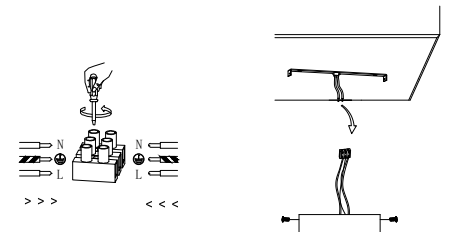

NOVA LUCE

9285801

2 2

1

Turn off the general switch

2

Drill holes & apply plastic anchors
With screws

3

Connect the wires

4

Apply the side screws

5

Turn on the general switch