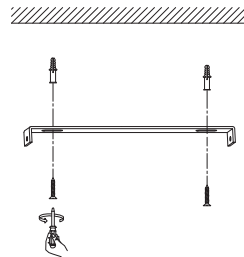

NOVA LUCE

9285801

2 2

1

Turn off the general switch

2

Drill holes & apply plastic anchors
With screws

3

Connect the wires

4

Apply the side screws

5

Turn on the general switch