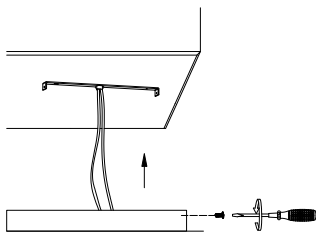

NOVA LUCE

9285801

2 2

1

Turn off the general switch

2

Drill holes & apply plastic anchors
With screws

3

Connect the wires

4

Apply the side screws

5

Turn on the general switch