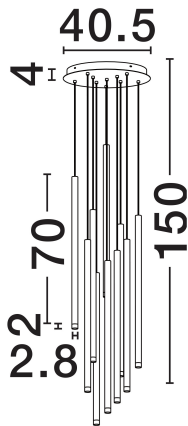

NOVA LUCE

PRODUCT DATASHEET

Version: 001

PRODUCT PHOTOGRAPH

TECHNICAL DRAWING

GENERAL INFORMATION

Product Code	9540204
Collection	Indoor
Product Category	Suspension
Product Family	Dandia
Mounting Location	Wall
Application Environment	Indoor
Specifications	N/A

DIMENSION & WEIGHT

LxWxH (cm)	D: 40.5 H: 72
Cut Out (cm)	N/A
Weight (Kgr)	6.95

MATERIAL & COLOR

Product Color	Black
Body Material	Aluminium

APPLICATION & MOUNTING

Ambient Working Temp.	Max 45°C
Type of Protection	IP20
Dimmable	Yes
Type of Dimming	Triac
Mounting type	Surface
Mounting Depth (cm)	N/A
Led Module Replaceable	No
Light Source	LED

Power (Nominal)	69W
Input voltage (Nominal)	220-240V
Mains Frequency	50/60Hz

PHOTOMETRICAL DATA

Luminous Flux	4223lm
Color Temperature	3000K
Light Color (Designation)	Warm White

WARRANTY

Warranty	3 Years
----------	----------------