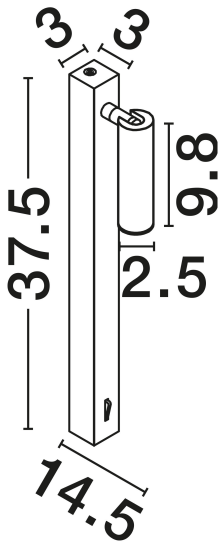

NOVA LUCE

PRODUCT DATASHEET

Version: 001

PRODUCT PHOTOGRAPH

TECHNICAL DRAWING

GENERAL INFORMATION

Product Code	9540275
Collection	Indoor
Product Category	Wall
Product Family	Tondo
Mounting Location	Wall
Application Environment	Indoor
Specifications	N/A

DIMENSION & WEIGHT

LxWxH (cm)	D: 2.5 W: 14.5 H: 37.5
Cut Out (cm)	N/A
Weight (Kgr)	0.52

MATERIAL & COLOR

Product Color	Sandy White
Body Material	Aluminium

APPLICATION & MOUNTING

Ambient Working Temp.	Max 45°C
Type of Protection	IP20
Dimmable	No
Type of Dimming	N/A
Mounting type	Surface
Mounting Depth (cm)	N/A
Led Module Replaceable	No
Light Source	LED

NOVA LUCE S.A

Schimatari Viotias
32009, Greece

+30 22620 58 121
+30 22620 56 743

info@novaluce.com
www.novaluce.com