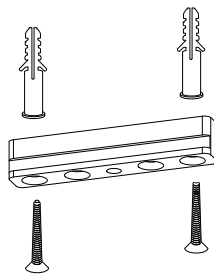

NOVA LUCE

9124106

1

Turn off the general switch

2

The Location diagram used
For ceiling

3

Drill holes & apply plastic anchors
With screws

4

Remove the nuts

5

Apply screws with
Plastic anchors

6

Apply the nuts in to place

7

Connect the wires & Apply
Side screws