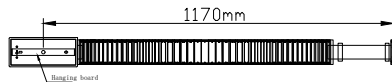

NOVA LUCE

9124106

1

Turn off the general switch

2

The Location diagram used
For ceiling

3

Drill holes & apply plastic anchors
With screws

4

Remove the nuts

5

Apply screws with
Plastic anchors

6

Apply the nuts in to place

7

Connect the wires & Apply
Side screws