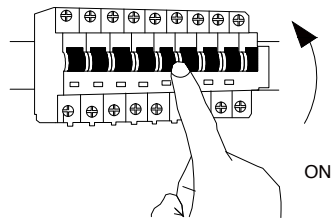

NOVA LUCE

9124106

1

Turn off the general switch

2

The Location diagram used
For ceiling

3

Drill holes & apply plastic anchors
With screws

4

Remove the nuts

5

Apply screws with
Plastic anchors

6

Apply the nuts in to place

7

Connect the wires & Apply
Side screws

8

Turn on the general switch