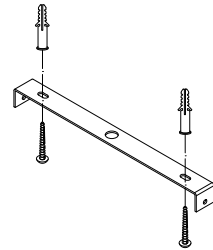

NOVA LUCE

9124106

1

Turn off the general switch

2

The Location diagram used
For ceiling

3

Drill holes & apply plastic anchors
With screws

4

Remove the nuts

5

Apply screws with
Plastic anchors

6

Apply the nuts in to place

7

Connect the wires & Apply
Side screws