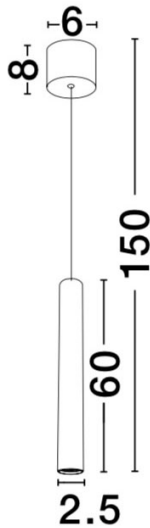

### PRODUCT PHOTOGRAPH

### TECHNICAL DRAWING

### DIMENSION & WEIGHT

LxWxH (cm)	D: 2,5 H: 150
Cut out (cm)	N/A
Weight (Kgr)	0.5