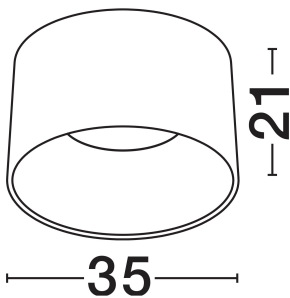

NOVA LUCE

PRODUCT DATASHEET

Version: 001

PRODUCT PHOTOGRAPH

TECHNICAL DRAWING

GENERAL INFORMATION

Product Code	9870011
Collection	Indoor
Product Category	Ceiling
Product Family	Atil
Mounting Location	Wall
Application Environment	Indoor
Specifications	N/A

DIMENSION & WEIGHT

LxWxH (cm)	D: 35 H: 22
Cut Out (cm)	N/A
Weight (Kgr)	1.7

MATERIAL & COLOR

Product Color	Sandy Black
Body Material	Aluminium & Steel

APPLICATION & MOUNTING

Ambient Working Temp.	Max 45°C
Type of Protection	IP20
Dimmable	No
Type of Dimming	N/A
Mounting type	Surface
Mounting Depth (cm)	N/A
Led Module Replaceable	No
Light Source	LED

Power (Nominal)	24W
Input voltage (Nominal)	220-240V
Mains Frequency	50/60Hz

PHOTOMETRICAL DATA

Luminous Flux	1268lm
Color Temperature	3000K
Light Color (Designation)	Warm White

WARRANTY

Warranty	3 Years
----------	----------------