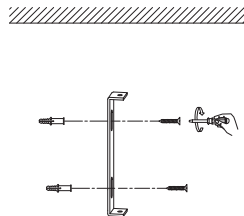

NOVA LUCE

9248157 9248158

1

Turn off the general switch

2

Drill holes & apply plastic anchors
With screws

3

Connect the wires

4

Apply the side screws

5

Turn on the general switch