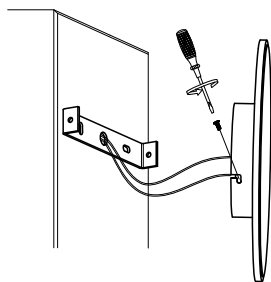

NOVA LUCE

9248157 9248158

1

Turn off the general switch

2

Drill holes & apply plastic anchors
With screws

3

Connect the wires

4

Apply the side screws

5

Turn on the general switch