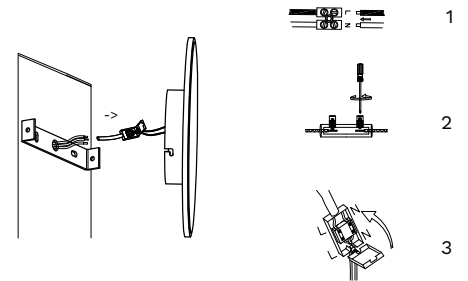

NOVA LUCE

9248157 9248158

1

Turn off the general switch

2

Drill holes & apply plastic anchors
With screws

3

Connect the wires

4

Apply the side screws

5

Turn on the general switch