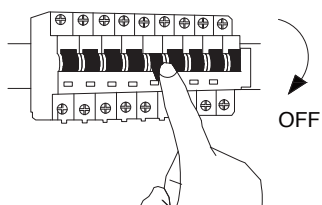

NOVA LUCE

9232147

1

Turn off the general switch

2

Ø45mm

Drill hole 45mm

3

Fix the wire for the connection

4

Connect the 3 wires
& and pressure into the brackets
to fit the fixture into the hole.

5

Turn on the general switch