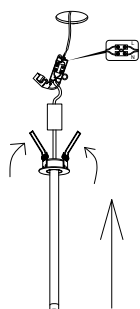

NOVA LUCE

9232147

1

Turn off the general switch

2

Ø45mm

Drill hole 45mm

3

Fix the wire for the connection

4

Connect the 3 wires
& and pressure into the brackets
to fit the fixture into the hole.

5

Turn on the general switch