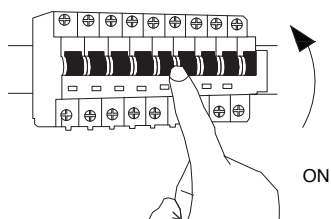

NOVA LUCE

9232147

1

Turn off the general switch

2

Ø45mm

Drill hole 45mm

3

Fix the wire for the connection

4

Connect the 3 wires
& and pressure into the brackets
to fit the fixture into the hole.

5

Turn on the general switch