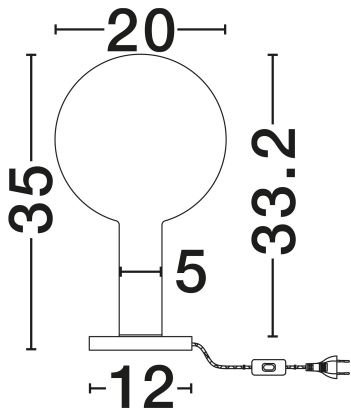

NOVA LUCE

PRODUCT DATASHEET

Version: 001

PRODUCT PHOTOGRAPH

TECHNICAL DRAWING

GENERAL INFORMATION

Product Code	9009103
Collection	Indoor
Product Category	Table
Product Family	Nostos
Mounting Location	Table
Application Environment	Indoor
Specifications	N/A

DIMENSION & WEIGHT

LxWxH (cm)	D: 20 H: 36
Cut Out (cm)	N/A
Weight (Kgr)	0.8

MATERIAL & COLOR

Product Color	Gradient Gold & Gold, Matt White
Body Material	Glass & Metal

APPLICATION & MOUNTING

Ambient Working Temp.	Max 45°C
Type of Protection	IP20
Dimmable	Yes
Type of Dimming	Triac
Mounting type	Surface
Mounting Depth (cm)	N/A
Led Module Replaceable	No
Light Source	LED

Power (Nominal)	3W
Input voltage (Nominal)	220-240V
Mains Frequency	50/60Hz

PHOTOMETRICAL DATA

Luminous Flux	165lm
Color Temperature	3000K
Light Color (Designation)	Warm White

WARRANTY

Warranty	3 Years
----------	----------------