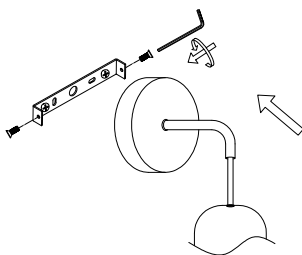

NOVA LUCE

9236219 9236220
9236221

1

Turn off the general switch

2

Loose the cord anchorage & let more
Cable out to inset the bulb

3

Adjust the cable length

4

Lock the cord anchorage

5

Drill holes & apply plastic anchors
With screws

6

Connect the wires

7

Apply the side screws

8

Turn on the general switch