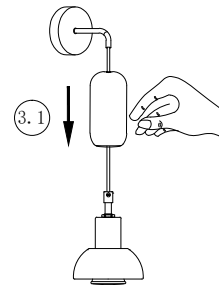

NOVA LUCE

9236219 9236220
9236221

1

Turn off the general switch

2

Loose the cord anchorage & let more
Cable out to inset the bulb

3

Adjust the cable length

4

Lock the cord anchorage

5

Drill holes & apply plastic anchors
With screws

6

Connect the wires

7

Apply the side screws