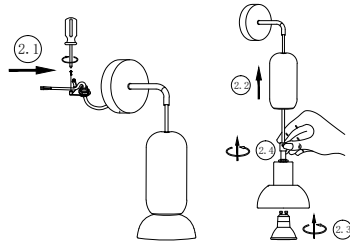

NOVA LUCE

9236219 9236220
9236221

1

Turn off the general switch

2

Loose the cord anchorage & let more
Cable out to inset the bulb

3

Adjust the cable length

4

Lock the cord anchorage

5

Drill holes & apply plastic anchors
With screws

6

Connect the wires

7

Apply the side screws