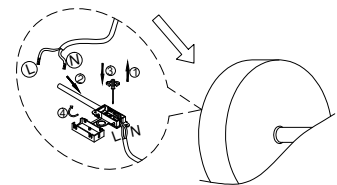

NOVA LUCE

9236219 9236220
9236221

1

Turn off the general switch

2

Loose the cord anchorage & let more
Cable out to inset the bulb

3

Adjust the cable length

4

Lock the cord anchorage

5

Drill holes & apply plastic anchors
With screws

6

Connect the wires

7

Apply the side screws