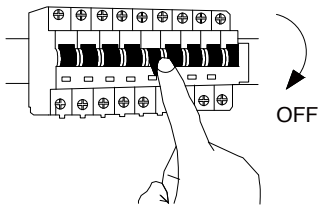

NOVA LUCE

9236219 9236220
9236221

1

Turn off the general switch

2

Loose the cord anchorage & let more
Cable out to inset the bulb

3

Adjust the cable length

4

Lock the cord anchorage

5

Drill holes & apply plastic anchors
With screws

6

Connect the wires

7

Apply the side screws