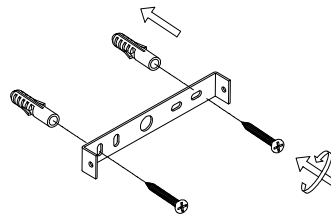

NOVA LUCE

9236219 9236220
9236221

1

Turn off the general switch

2

Loose the cord anchorage & let more
Cable out to inset the bulb

3

Adjust the cable length

4

Lock the cord anchorage

5

Drill holes & apply plastic anchors
With screws

6

Connect the wires

7

Apply the side screws