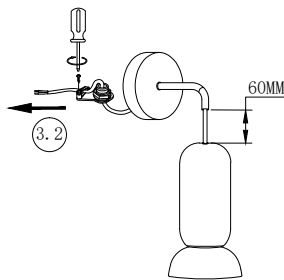

NOVA LUCE

9236219 9236220
9236221

1

Turn off the general switch

2

Loose the cord anchorage & let more
Cable out to inset the bulb

3

Adjust the cable length

4

Lock the cord anchorage

5

Drill holes & apply plastic anchors
With screws

6

Connect the wires

7

Apply the side screws