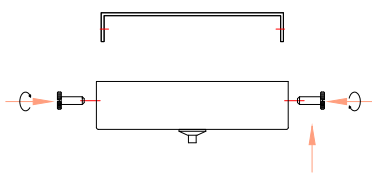

NOVA LUCE

9009164

1

Turn off the general switch

2

Drill holes & apply plastic anchors
With screws

3

Connect the wires

4

Apply the side screws

5

Instal Bulb

6

Turn on the general switch