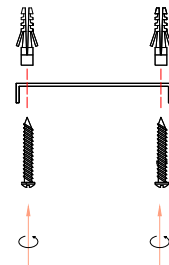

NOVA LUCE

9009164

1

Turn off the general switch

2

Drill holes & apply plastic anchors
With screws

3

Connect the wires

4

Apply the side screws

5

Instal Bulb

6

Turn on the general switch