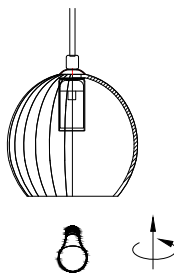

NOVA LUCE

9009164

1

Turn off the general switch

2

Drill holes & apply plastic anchors
With screws

3

Connect the wires

4

Apply the side screws

5

Instal Bulb

6

Turn on the general switch