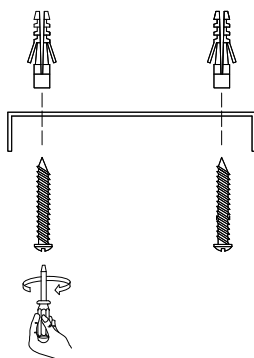

NOVA LUCE

9191245

①

Turn off the general Switch

②

Drill holes & apply plastic anchors
With screws

③

Connect the wires

④

Apply the side screws

⑤

Instal glass shades

⑥

Turn on the general switch