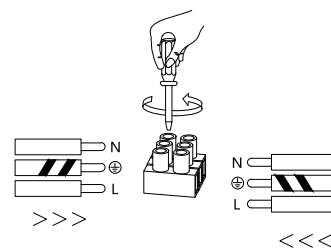

NOVA LUCE

9191245

①

Turn off the general Switch

②

Drill holes & apply plastic anchors
With screws

③

Connect the wires

④

Apply the side screws

⑤

Instal glass shades

⑥

Turn on the general switch