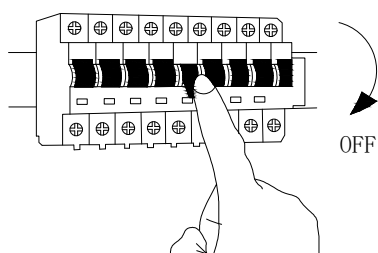

NOVA LUCE

9191245

①

Turn off the general Switch

②

Drill holes & apply plastic anchors
With screws

③

Connect the wires

④

Apply the side screws

⑤

Instal glass shades

⑥

Turn on the general switch