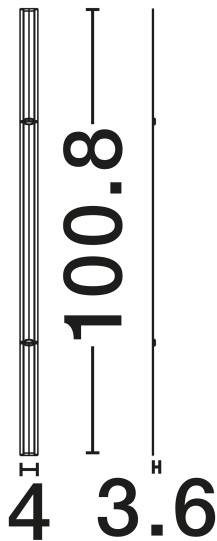

NOVA LUCE

PRODUCT DATASHEET

Version: 001

PRODUCT PHOTOGRAPH

GENERAL INFORMATION

Product Code	9980614
Collection	Indoor
Product Category	Ceiling
Product Family	Invento
Mounting Location	Wall
Application Environment	Indoor
Specifications	N/A

DIMENSION & WEIGHT

LxWxH (cm)	L: 100.8 W: 4 H: 3.6
Cut Out (cm)	N/A
Weight (Kgr)	0

MATERIAL & COLOR

Product Color	White
Body Material	Aluminium

APPLICATION & MOUNTING

Ambient Working Temp.	Max 45°C
Type of Protection	IP20
Dimmable	No
Type of Dimming	N/A
Mounting type	Surface
Mounting Depth (cm)	N/A
Led Module Replaceable	No
Light Source	LED

TECHNICAL DRAWING

NOVA LUCE S.A

Schimatari Viotias
32009, Greece

+30 22620 58 121
+30 22620 56 743

info@novaluce.com
www.novaluce.com

NOVA LUCE

PRODUCT DATASHEET

Version: 001

ELECTRICAL DATA

Power (Nominal)	25W
Input voltage (Nominal)	220-240V
Mains Frequency	50/60Hz

PHOTOMETRICAL DATA

Luminous Flux	1600lm
Color Temperature	3000K
Light Color (Designation)	Warm White

WARRANTY

Warranty	3 Years
----------	----------------