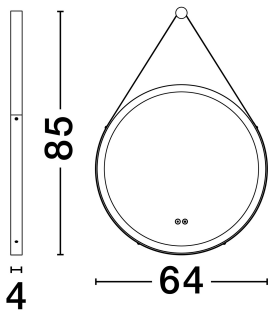

NOVA LUCE

PRODUCT DATASHEET

Version: 001

PRODUCT PHOTOGRAPH

TECHNICAL DRAWING

GENERAL INFORMATION

Product Code	9006005
Collection	Indoor
Product Category	Bathroom
Product Family	Rems
Mounting Location	Ceiling
Application Environment	Indoor
Specifications	N/A

DIMENSION & WEIGHT

LxWxH (cm)	D: 64 W: 4 H: 85
Cut Out (cm)	N/A
Weight (Kgr)	8

MATERIAL & COLOR

Product Color	Sandy Black
Body Material	Aluminium & Mirror Glass

APPLICATION & MOUNTING

Ambient Working Temp.	Max 45°C
Type of Protection	IP44
Dimmable	No
Type of Dimming	N/A
Mounting type	Surface
Mounting Depth (cm)	N/A
Led Module Replaceable	No
Light Source	LED

Power (Nominal)	29W
Input voltage (Nominal)	220-240V
Mains Frequency	50/60Hz

PHOTOMETRICAL DATA

Luminous Flux	701lm
Color Temperature	3000K
Light Color (Designation)	Warm White

WARRANTY

Warranty	3 Years
----------	----------------